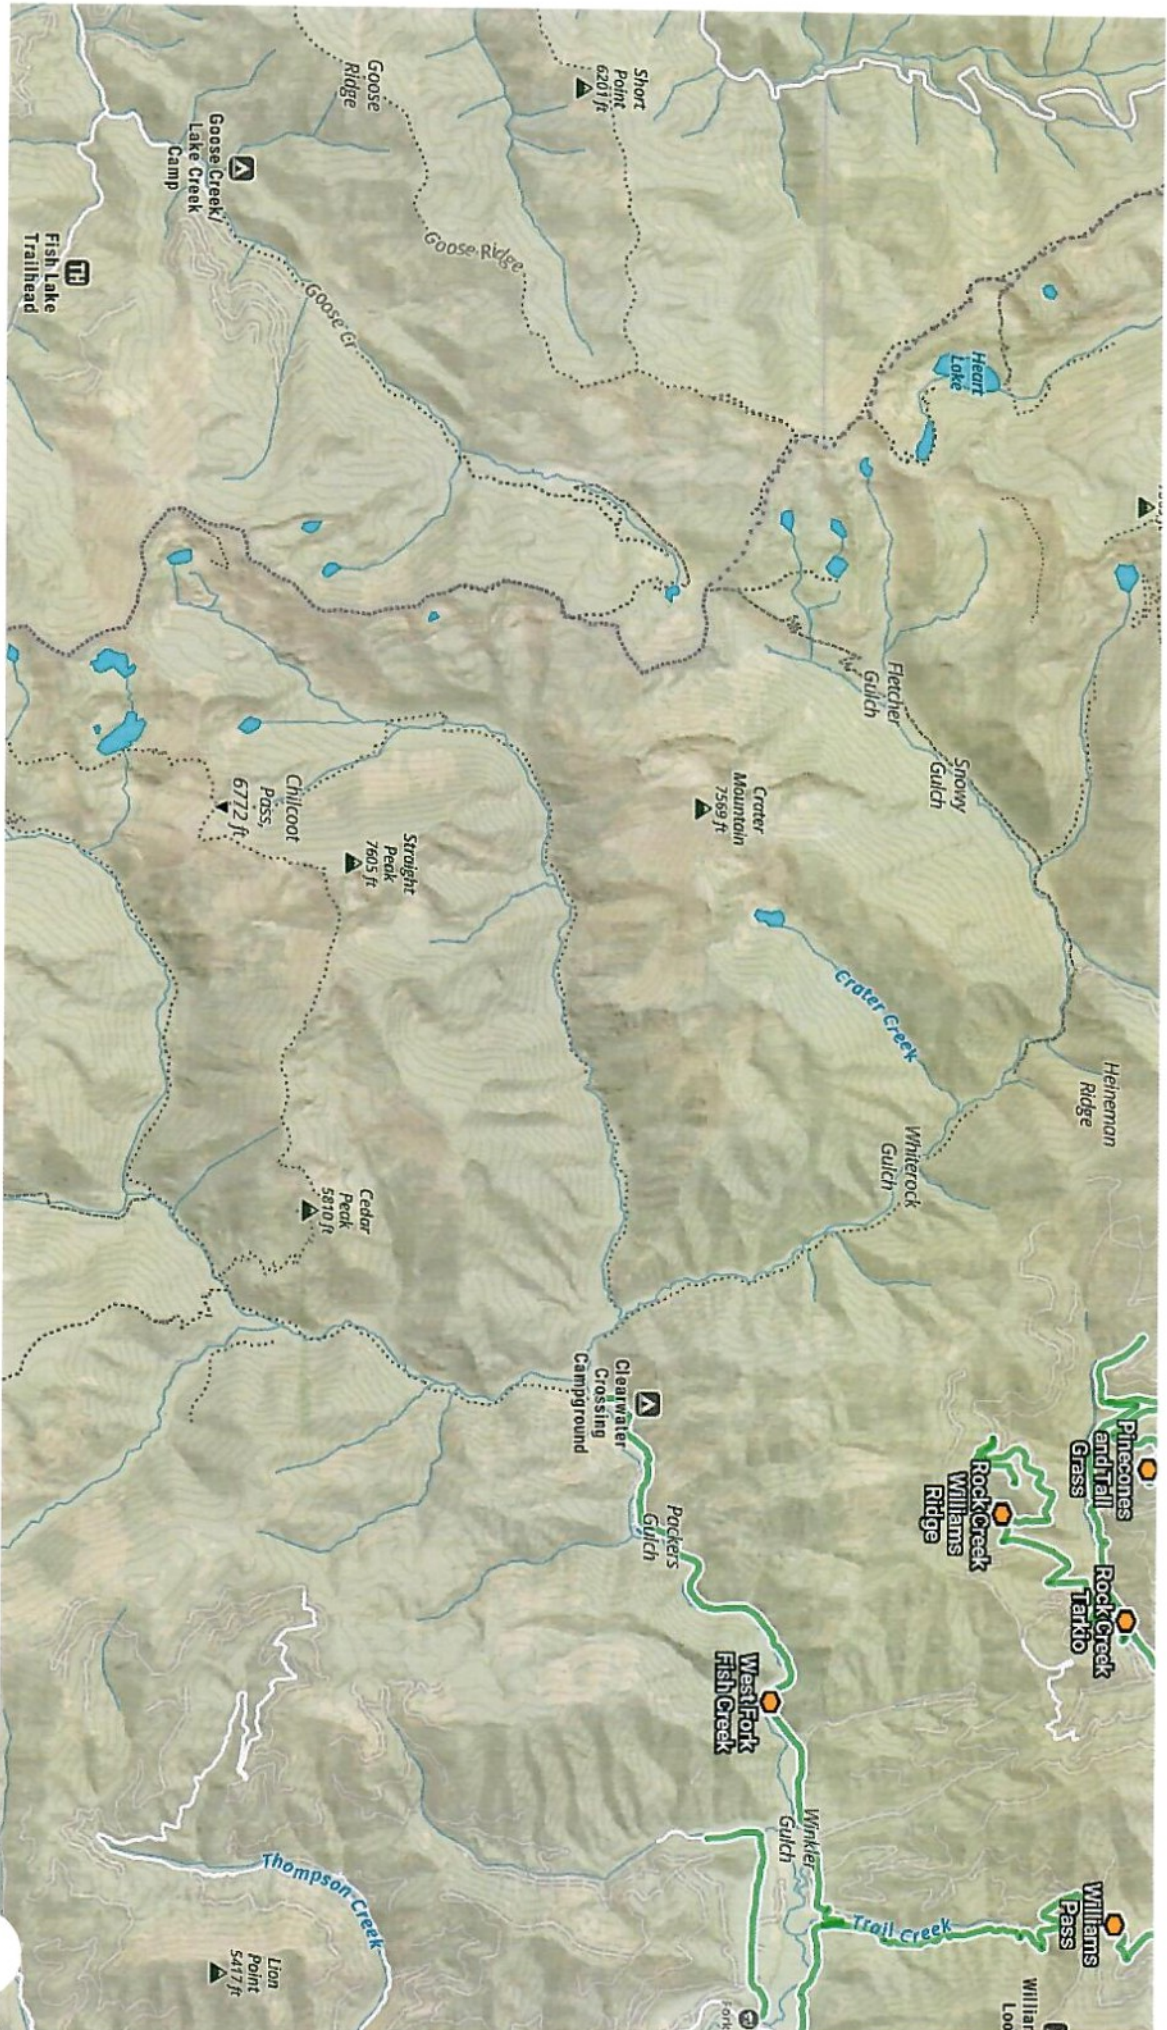

Clearwater
Crossing
Camp

Exit 66

2D

Weather