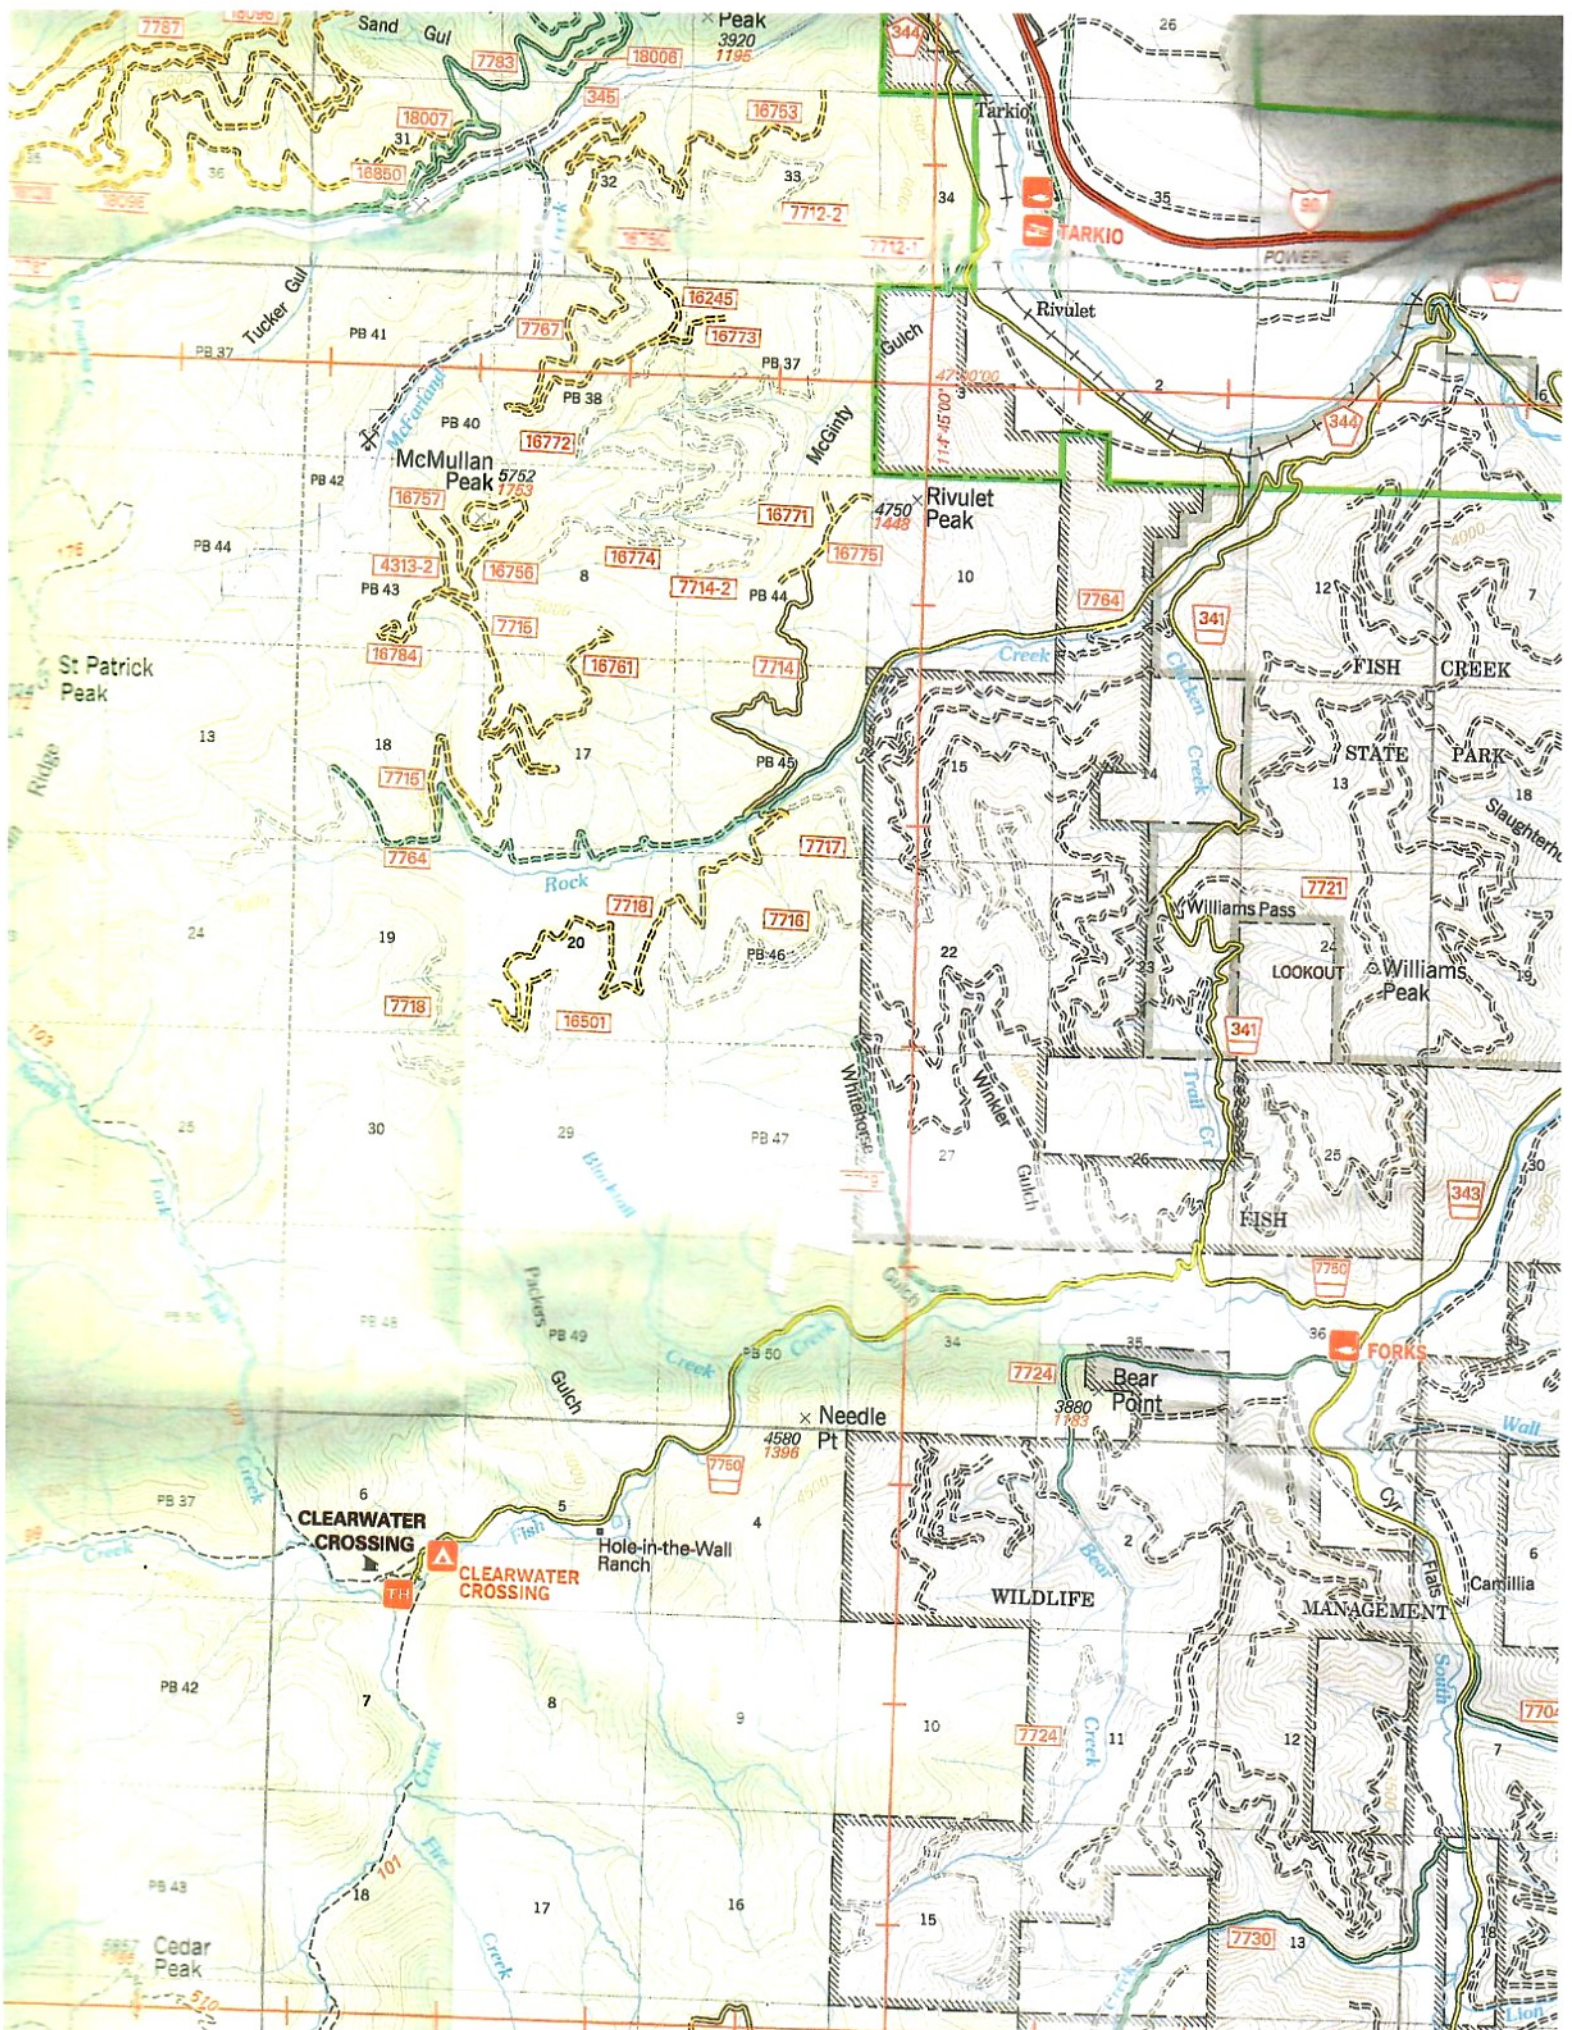

Clearwater
Crossing
Camp

Exit 66

2D

Weather