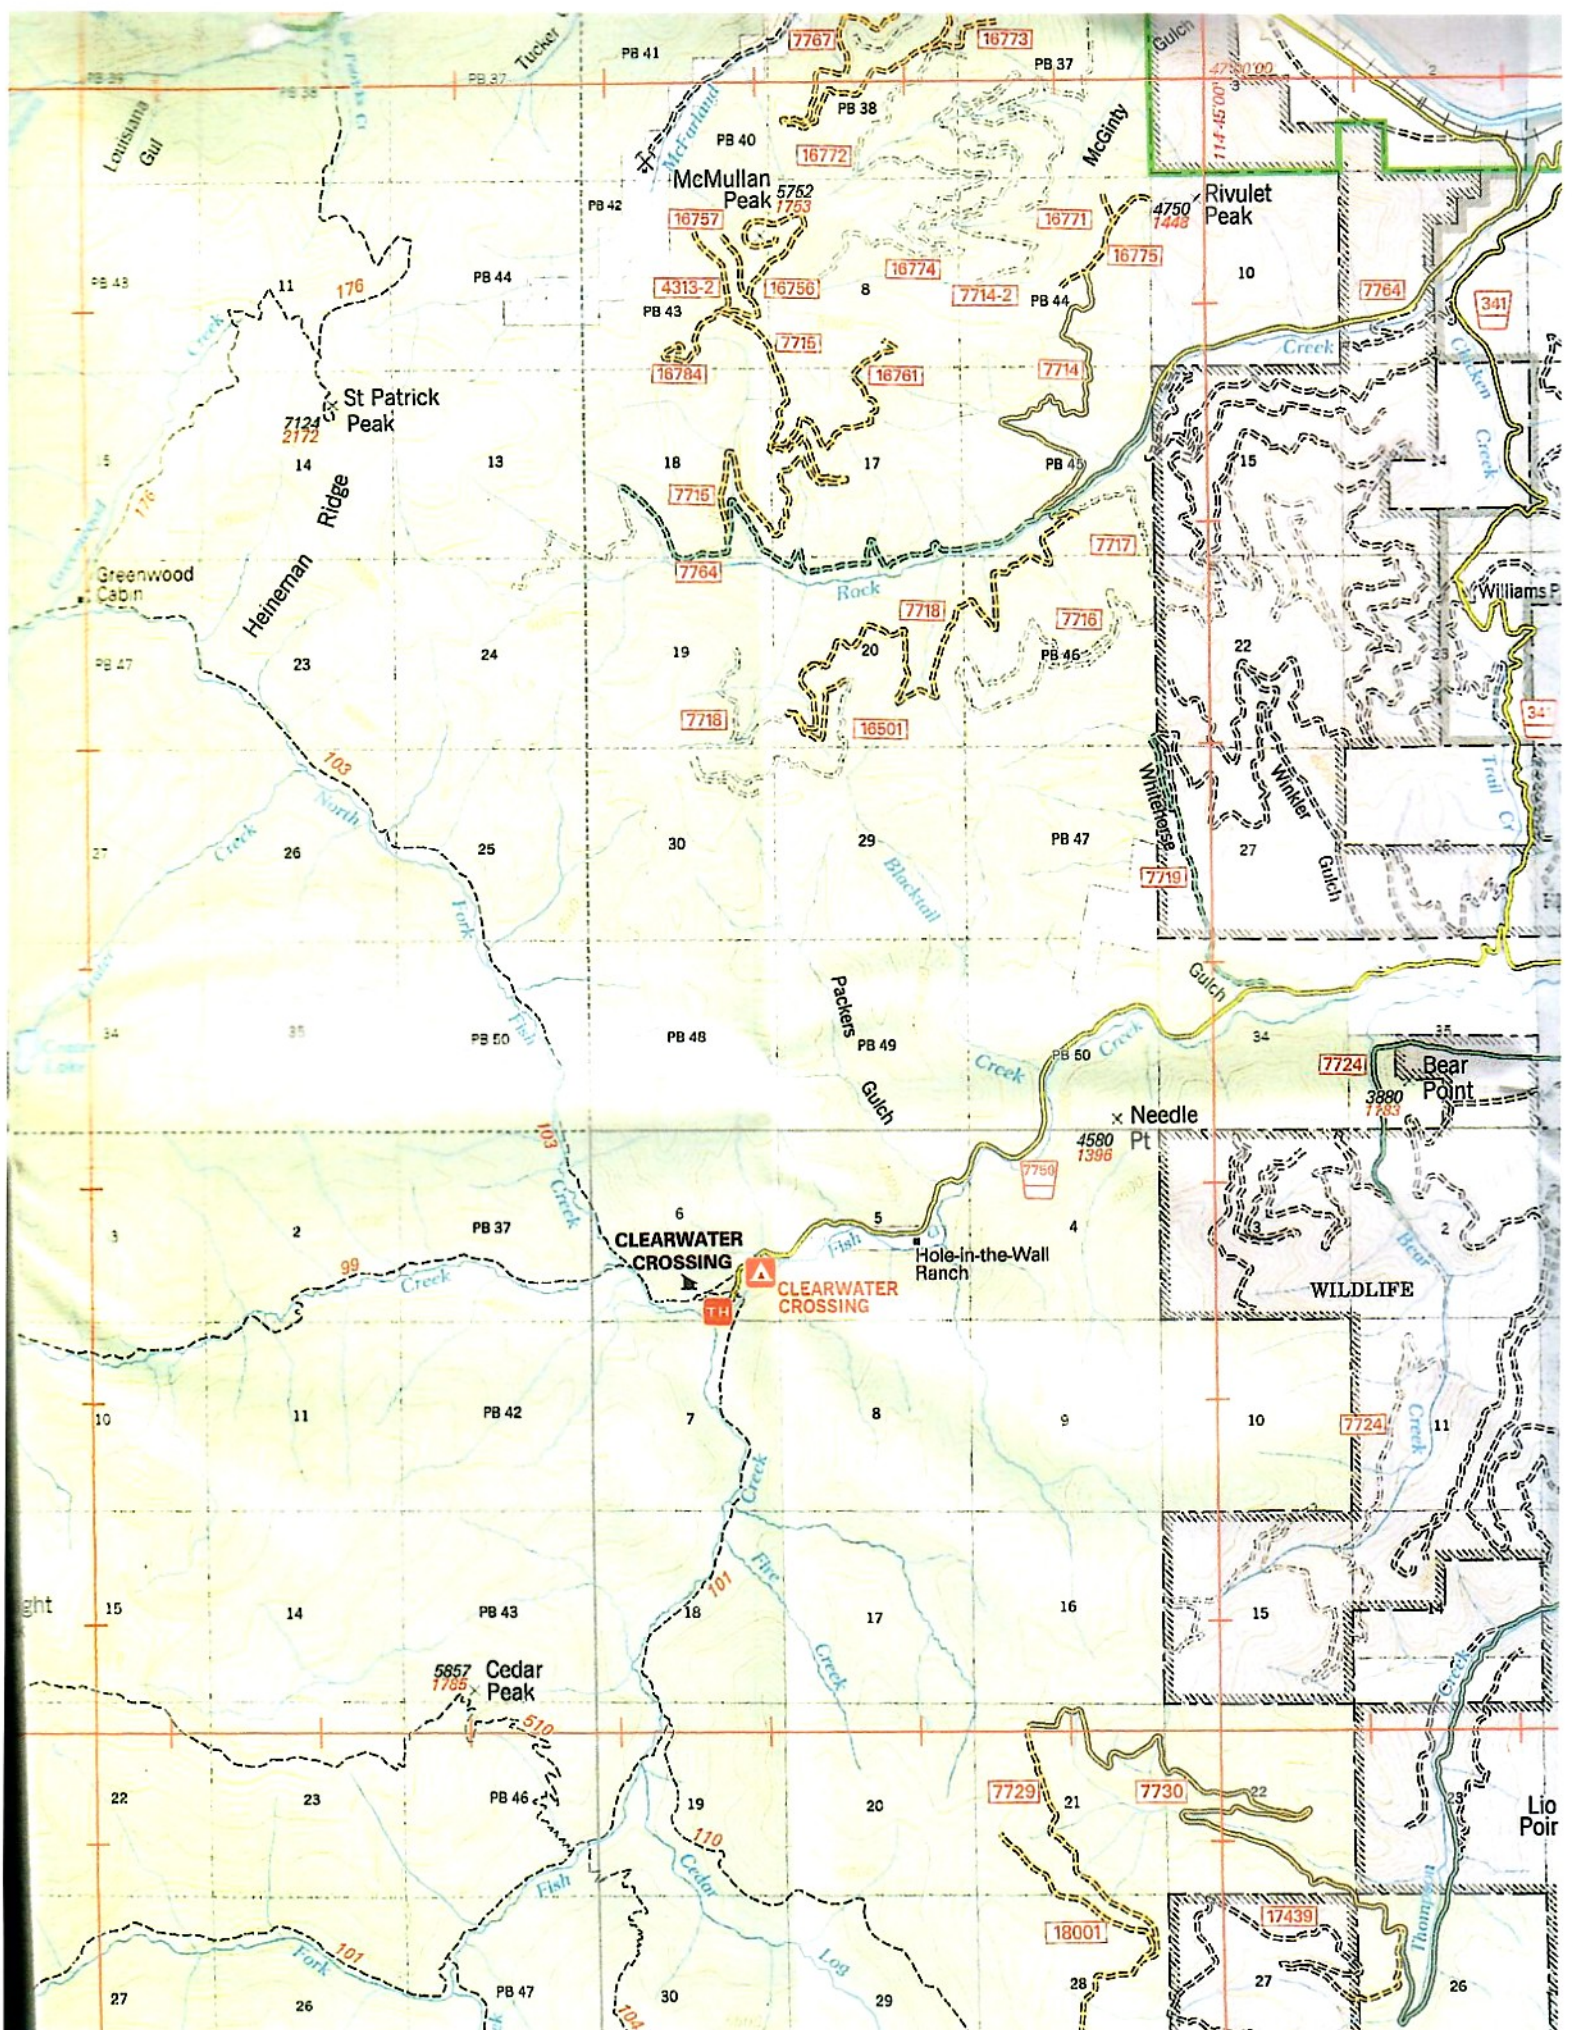

Clearwater
Crossing
Camp

Exit 66

2D

Weather